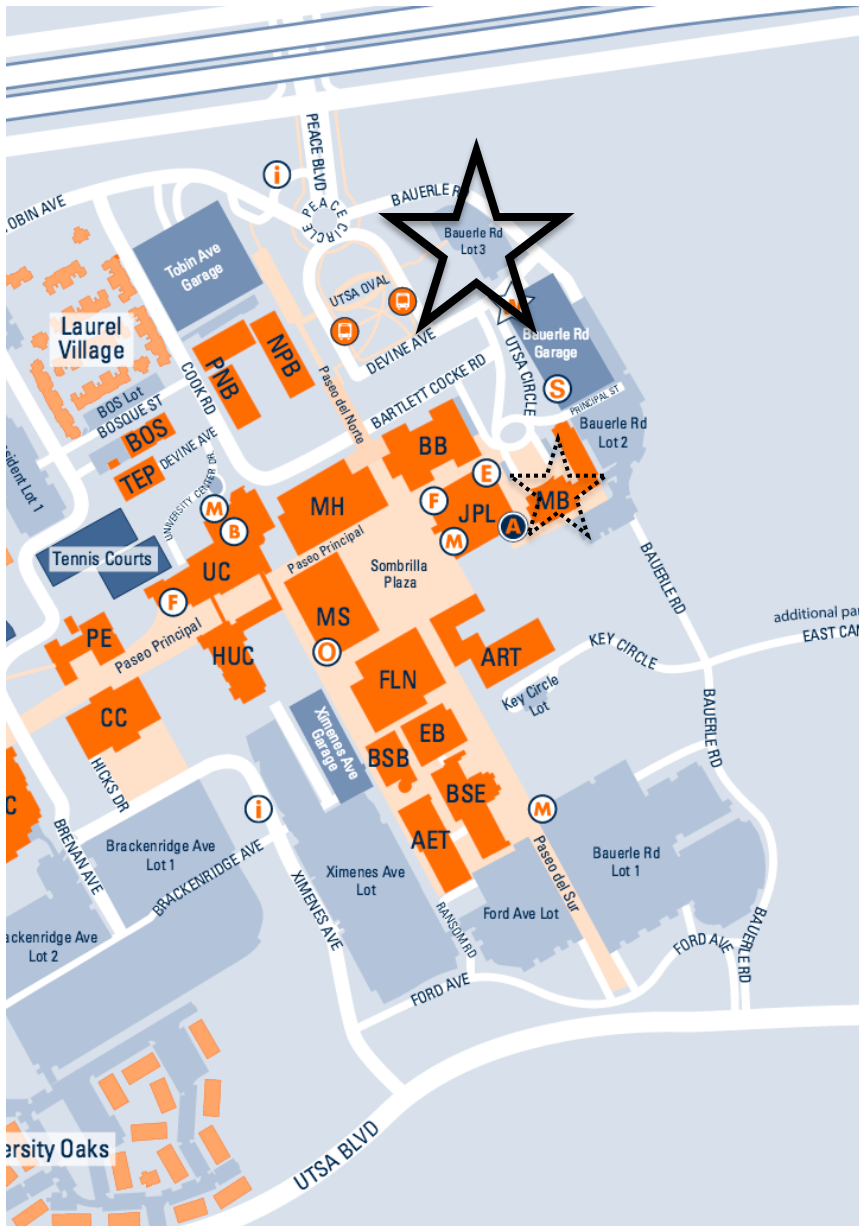

The University of Texas at San Antonio™

**One UTSA Circle
San Antonio, Texas 78249**

Directions from 1604 West

Exit La Cantera/Peace Blvd
Left on Peace Blvd
Go around the Circle onto
Bauerle Rd
Right on Devine Ave.

Park in Bauerle Rd Lot 3

Military Academy
Main Building
Ground Floor (Stay on Street Level)
Room Number 0.104